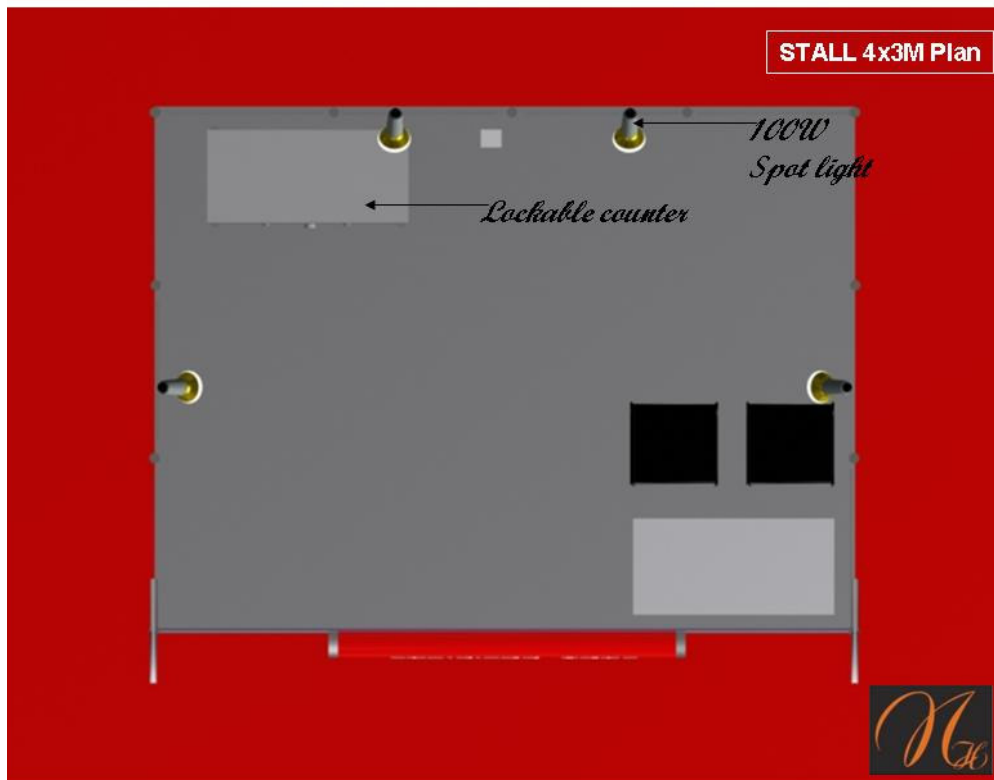

**GSI 2010
ENHANCED SHELL SCHEME
12 SQM STAND (DESIGN 1)**

**ENHANCED SHELL SCHEME
12 SQM STAND (DESIGN 1)**

Cost of Stand: S\$12,300.00

SPECIFICATIONS

1. Terrace: 3-Sided Wall
2. Fascia Name: - Round Fascia Company Name Board Colour Options: Yellow, Red, Blue.
- Flat Fascia Board: Standard Black.
- 32 Characters (including space), Height 100mm.
- Company Logo
3. Carpet: Colour Scheme Options: P Blue, Camel, Medium Grey, Dark Grey.
4. Furniture: - One Information Counter
- Two Folding Chairs OR Two Cushioned Chairs
- One Lockable Cupboard
- Wastepaper Basket
5. Power Point: One 15amp Point
6. Lighting: Four 100W Spot Lights
7. Branding: Two Ellipse-shaped Corner Boards

** Note: Wall Posters not included.