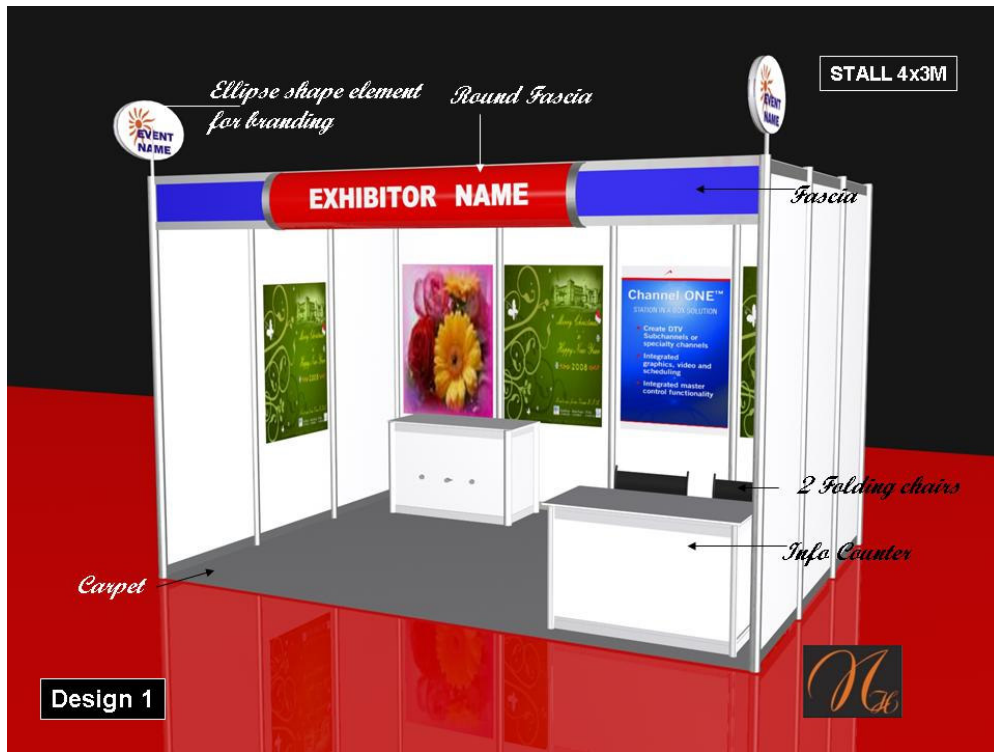

**GSI 2010
ENHANCED SHELL SCHEME
12 SQM STAND (DESIGN 1)**

**ENHANCED SHELL SCHEME
12 SQM STAND (DESIGN 1)**

Cost of Stand: S\$12,300.00

SPECIFICATIONS

1. Terrace: 3-Sided Wall
2. Fascia Name: - Round Fascia Company Name Board Colour Options: Yellow, Red, Blue.
- Flat Fascia Board: Standard Black.
- 32 Characters (including space), Height 100mm.
- Company Logo
3. Carpet: Colour Scheme Options: P Blue, Camel, Medium Grey, Dark Grey.
4. Furniture: - One Information Counter
- Two Folding Chairs OR Two Cushioned Chairs
- One Lockable Cupboard
- Wastepaper Basket
5. Power Point: One 15amp Point
6. Lighting: Four 100W Spot Lights
7. Branding: Two Ellipse-shaped Corner Boards

** Note: Wall Posters not included.